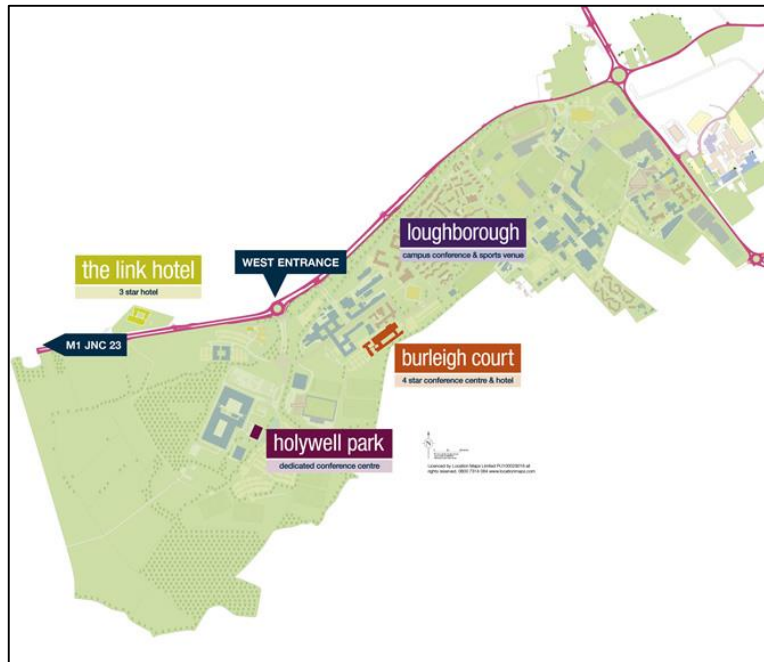

Event and Accommodation Location: Burleigh Court, Loughborough University

burleigh court

4 star conference centre & hotel

Address:

Burleigh Court
Off Ashby Road (A512)
Loughborough University (West Park)
Loughborough Leicestershire
LE11 3GR

Once you have received your visitors badge from the gatehouse, turn left at the next roundabout and enter Loughborough University Campus using the West Entrance. Burleigh Court car park is located on the second right.

By Train

Loughborough Central station is located only 3 miles away. Regular intercity services operate from London St Pancras direct to Loughborough. This service is a 90-minute journey.

Burleigh Court is located at Loughborough University and is a 10-minute taxi ride from the Loughborough Central station, or 30 minutes using the University Shuttle buses marked "Sprint" operated by Kinchbus.

By Train

Loughborough mainline station is located only 3 miles away. Regular intercity services operate from London St Pancras direct to Loughborough. This service is a 90-minute journey.

Link Hotel is located near Loughborough University and is a 10-minute taxi ride from the station.