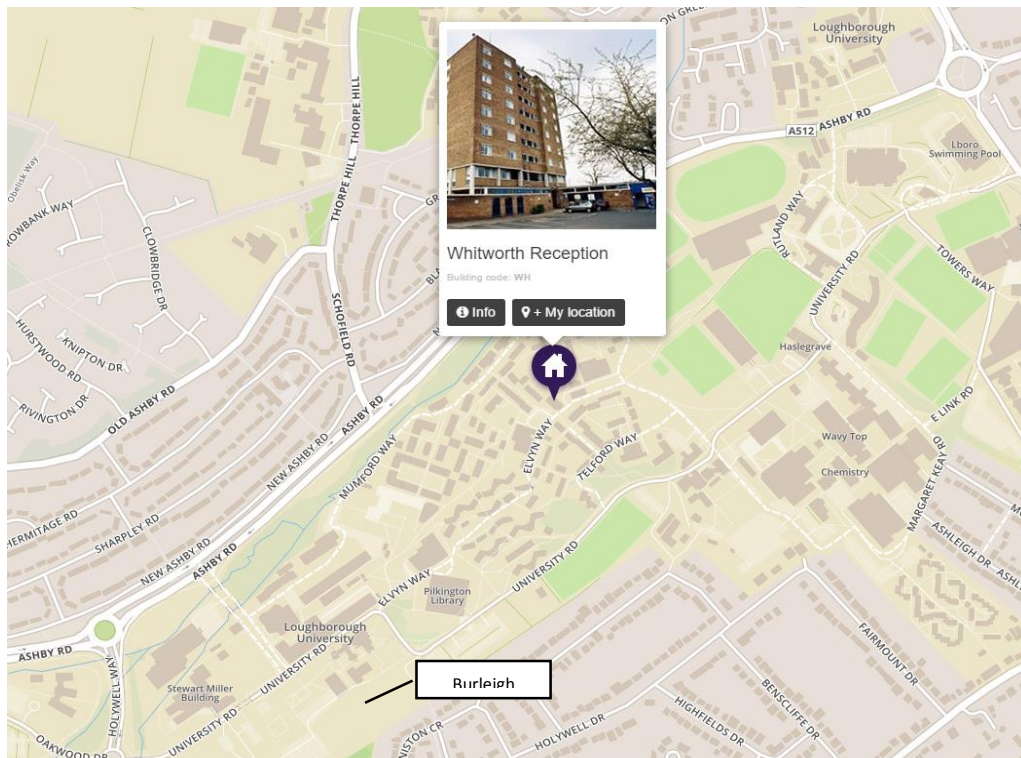

Please note, guests staying at Royce Hall will need to go to Whitworth reception to check in and collect keys

How to get there:

By Car

Please use the postcode LE11 3TJ into your satellite navigation system. Leave junction 23 of the M1, taking the A512 Ashby Road to Loughborough. At the first roundabout, turn right into Holywell Way.

Once you have received your visitors badge from the gatehouse, turn left at the next roundabout and stay on University Rd until a left turn onto Margaret Keay Rd. then take the second left onto Elvyn Way. Whitworth Reception will be the second building on the right.

Accommodation Location: The Link Hotel, Loughborough

Address:

The Link Hotel
New Ashby Rd, Loughborough
LE11 4EX

How to get there:

By Car

Please use the postcode LE11 4EX for your satellite navigation system.