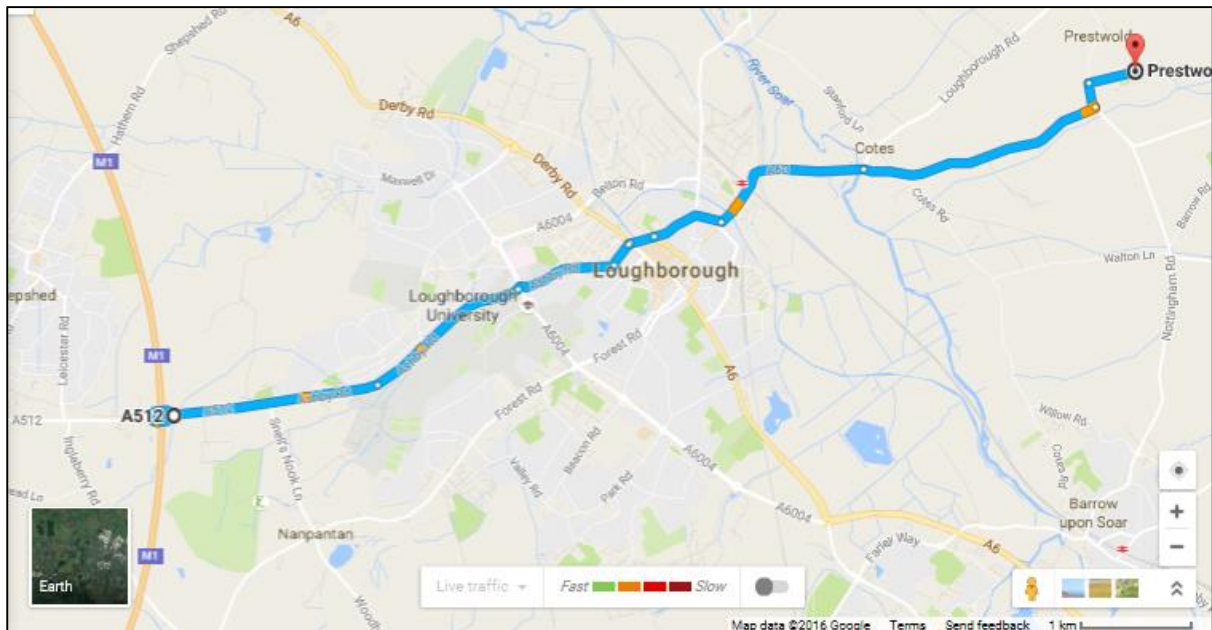

Address:

Prestwold Hall
Loughborough
LE12 5SQ

How to get there:

By PMC Coach:

The coach will depart Burleigh Court at 18:30 to arrive at Prestwold Hall for 19:00.
The return coach will depart from Prestwold Hall at 23:00 returning to Burleigh court.

By Car

Please use the postcode LE12 5SQ for your satellite navigation system.

Exit the M1 at junction 23. And head east on A512/ Ashby Rd.

Turn left onto Broad street straight after Pedal Power bicycle shop (also on the left).

Turn right at the traffic lights at the end of Broad street onto Derby Road then immediately turn left onto Bridge Street/B589. At the end of B589, turn left onto Nottingham Rd/A60

Turn slightly right onto Barrow Rd which becomes Loughborough B676.